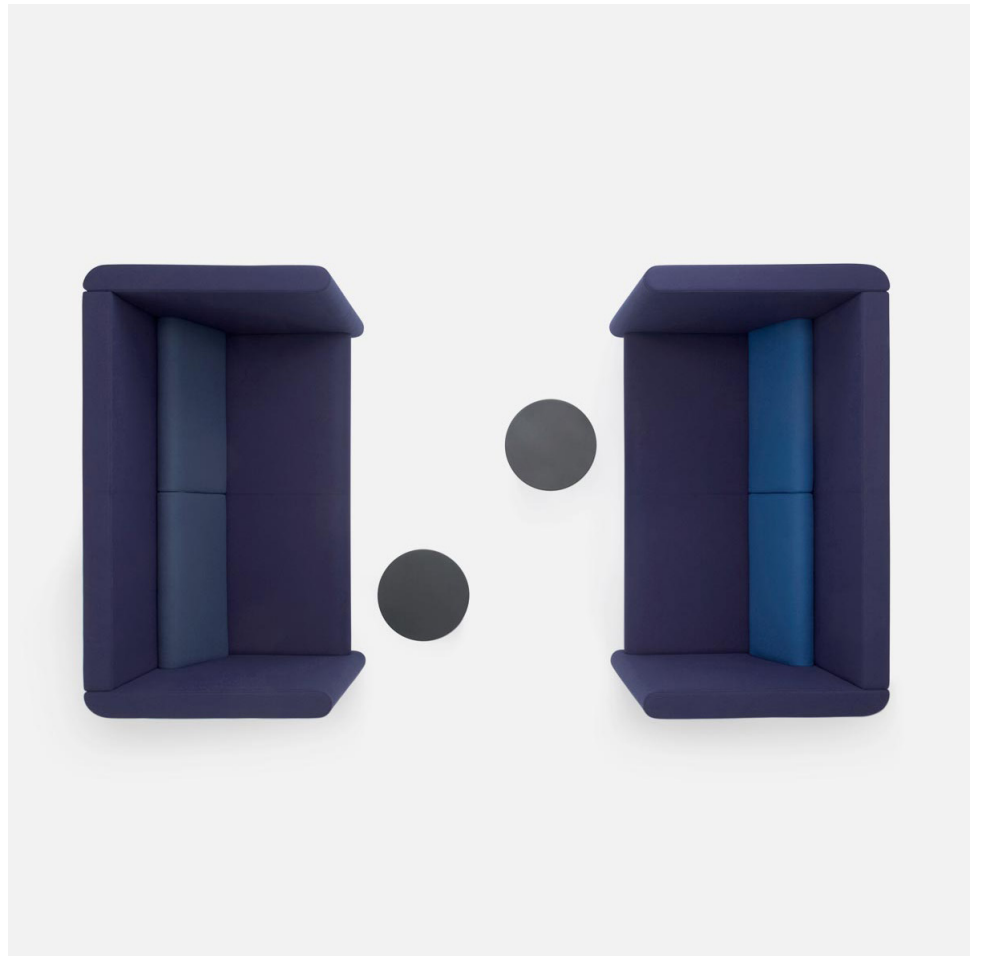

Pacific High Sofa

+Halle®

Pacific High

Pacific High adds function and is very versatile in its use. It closes around the user and creates its own room within the room. Pacific High is therefore ideal for small private meetings in public spaces such as lobbies and lounges, and it matches the challenges of the open modern office environment perfectly. Pacific High is available as a 2 seater and is optional with pillows in contrast colors. Contrast stitching on the side and back is optional.

+Halle®

182

100

Dimensions defined in centimeters

Design

busk+hertzog

Materials

High quality foam on plywood frame. Legs in soaped oak / black stained oak / stainless steel

Fabric

Available in all fabrics and leather types

Notes

A large grid of small dots for taking notes, consisting of 20 columns and 30 rows.

Creating human spaces

+Halle is a Danish high quality design furniture brand. We strive to add value to public areas by contributing to the creation of Human Spaces. The basic idea behind +Halle can be put down to a basic understanding of people.