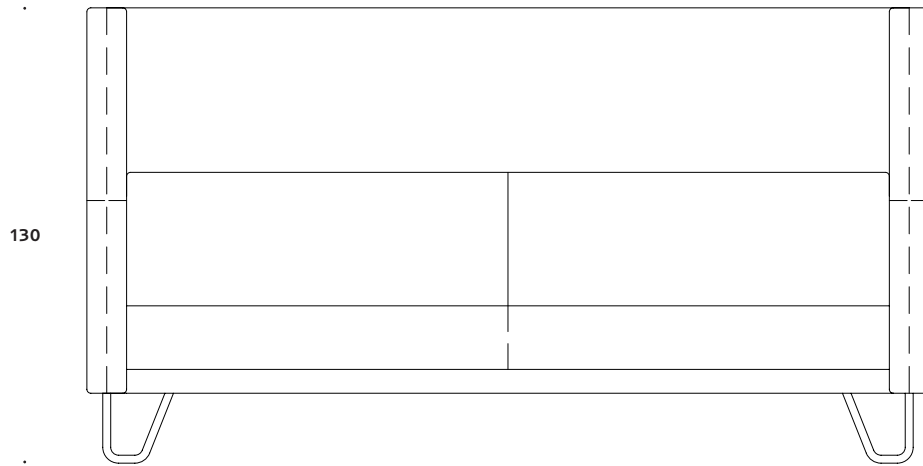

Pacific High Sofa

+Halle®

Pacific High

Pacific High adds function and is very versatile in its use. It closes around the user and creates its own room within the room. Pacific High is therefore ideal for small private meetings in public spaces such as lobbies and lounges, and it matches the challenges of the open modern office environment perfectly. Pacific High is available as a 2 seater and is optional with pillows in contrast colors. Contrast stitching on the side and back is optional.

+Halle®

182

100

Dimensions defined in centimeters

Design

busk+hertzog

Materials

High quality foam on plywood frame. Legs in soaped oak / black stained oak / stainless steel