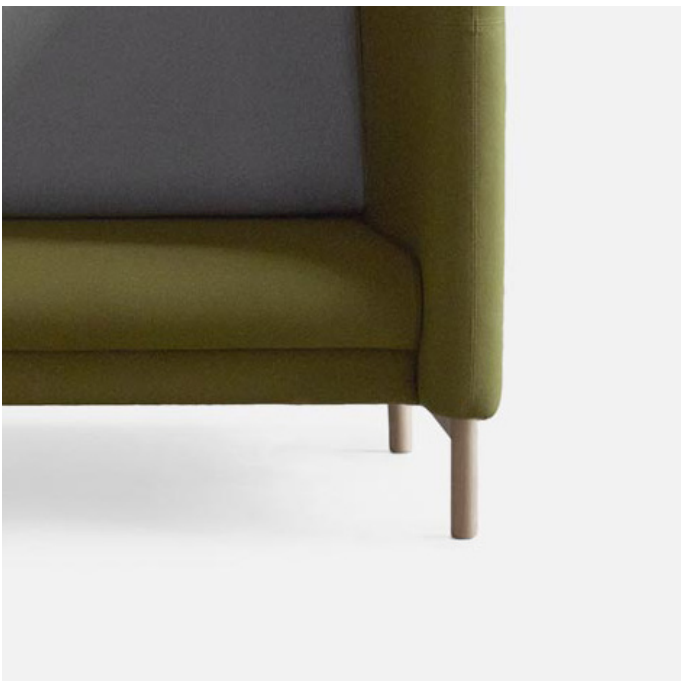

Pacific High Sofa

+Halle®

Pacific High

Pacific High adds function and is very versatile in its use. It closes around the user and creates its own room within the room. Pacific High is therefore ideal for small private meetings in public spaces such as lobbies and lounges, and it matches the challenges of the open modern office environment perfectly. Pacific High is available as a 2 seater and is optional with pillows in contrast colors. Contrast stitching on the side and back is optional.

+Halle®

182

100

Dimensions defined in centimeters

Design

busk+hertzog

Materials

High quality foam on plywood frame. Legs in soaped oak / black stained oak / stainless steel

Fabric

Available in all fabrics and leather types

Notes

A large grid of small dots for taking notes, consisting of 20 columns and 30 rows.

Creating human spaces

+Halle is a Danish high quality design furniture brand. We strive to add value to public areas by contributing to the creation of Human Spaces. The basic idea behind +Halle can be put down to a basic understanding of people.