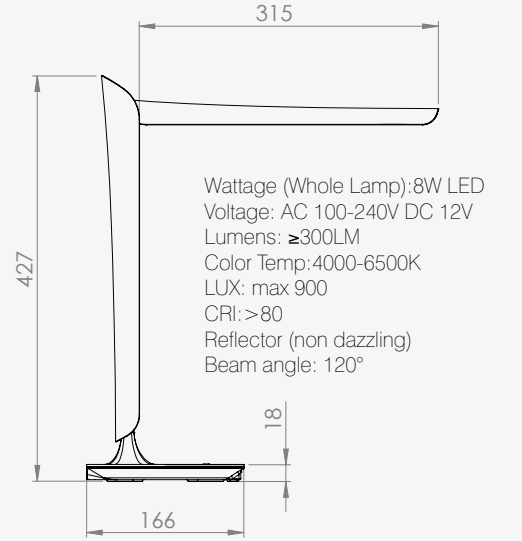

PRODUCT INFORMATION

Art.No	Size/Description <i>(all dimensions in mm)</i>	Colour
821010	See drawing	silver
821010-2	See drawing	black
821010-4	See drawing	copper

DESK LAMP LED ORCHID

Led Orchid is an exclusive and modern desk lamp for maximum range and flexibility. It is designed with an articulated lamp head for optimal lighting ergonomics. The lamp is made of aluminum and are anodized in three different colours. Orchid is a modern LED module design with touch buttons for brightness adjustment in three different positions. LEDs have an extremely long life span. The diodes in the Orchid have a life of 50,000 hours. That means 25 years or more with normal office use.

PRODUCT INFORMATION

Art.No	Size/Description <i>(all dimensions in mm)</i>	Colour
821000	Table lamp with USB loader See drawing	white/black

DESK LAMP LED TULIP

Very affordable, efficient and foldable desk lamp with LED lighting. Touch controls for dimming and colour temperature adjustment. 0.7 A USB port for charging mobile phone etc.