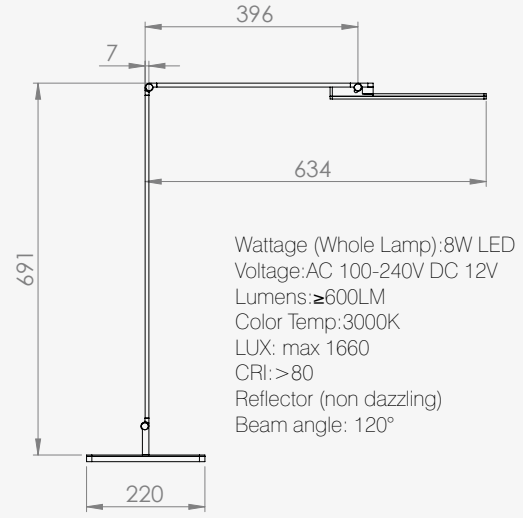

PRODUCT INFORMATION

Art.No	Size/Description <i>(all dimensions in mm)</i>	Colour
821010	See drawing	silver
821010-2	See drawing	black
821010-4	See drawing	copper

DESK LAMP LED ORCHID

Led Orchid is an exclusive and modern desk lamp for maximum range and flexibility. It is designed with an articulated lamp head for optimal lighting ergonomics. The lamp is made of aluminum and are anodized in three different colours. Orchid is a modern LED module design with touch buttons for brightness adjustment in three different positions. LEDs have an extremely long life span. The diodes in the Orchid have a life of 50,000 hours. That means 25 years or more with normal office use.

PRODUCT INFORMATION

Art.No	Size/Description <i>(all dimensions in mm)</i>	Colour
821000	Table lamp with USB loader See drawing	white/black

DESK LAMP LED TULIP

Very affordable, efficient and foldable desk lamp with LED lighting. Touch controls for dimming and colour temperature adjustment. 0.7 A USB port for charging mobile phone etc.